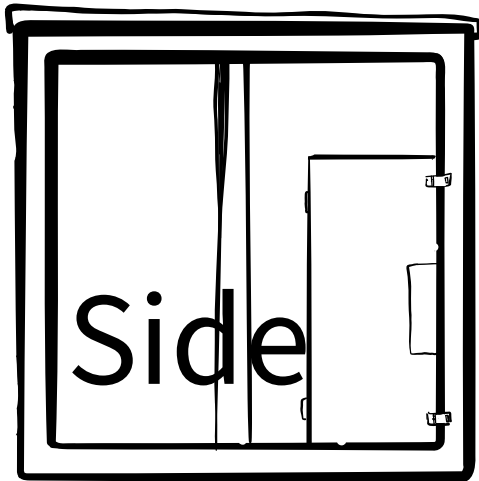

Frog BEANS

**Enclosure Setup,
Monitoring, & Control**

thefrogbeans.com
@sales@thefrogbeans.com
423.213.7403

Indoor Enclosures

For indoor enclosure sizes please see our pricing sheet.
Indoor enclosures come standard with 2 viewing sides
The top opens for easy access and locks for security
All enclosure tops have a place for heat lamps if needed
Sides, top, and bottom come in acrylic, plywood, or mesh
Custom options are available

A door is placed on one side for easy access and locks securely to prevent escape.

Walls can be plywood, acrylic, or wire mesh.

Standard enclosure comes with one viewing wall or all mesh.

Custom options are available on request.